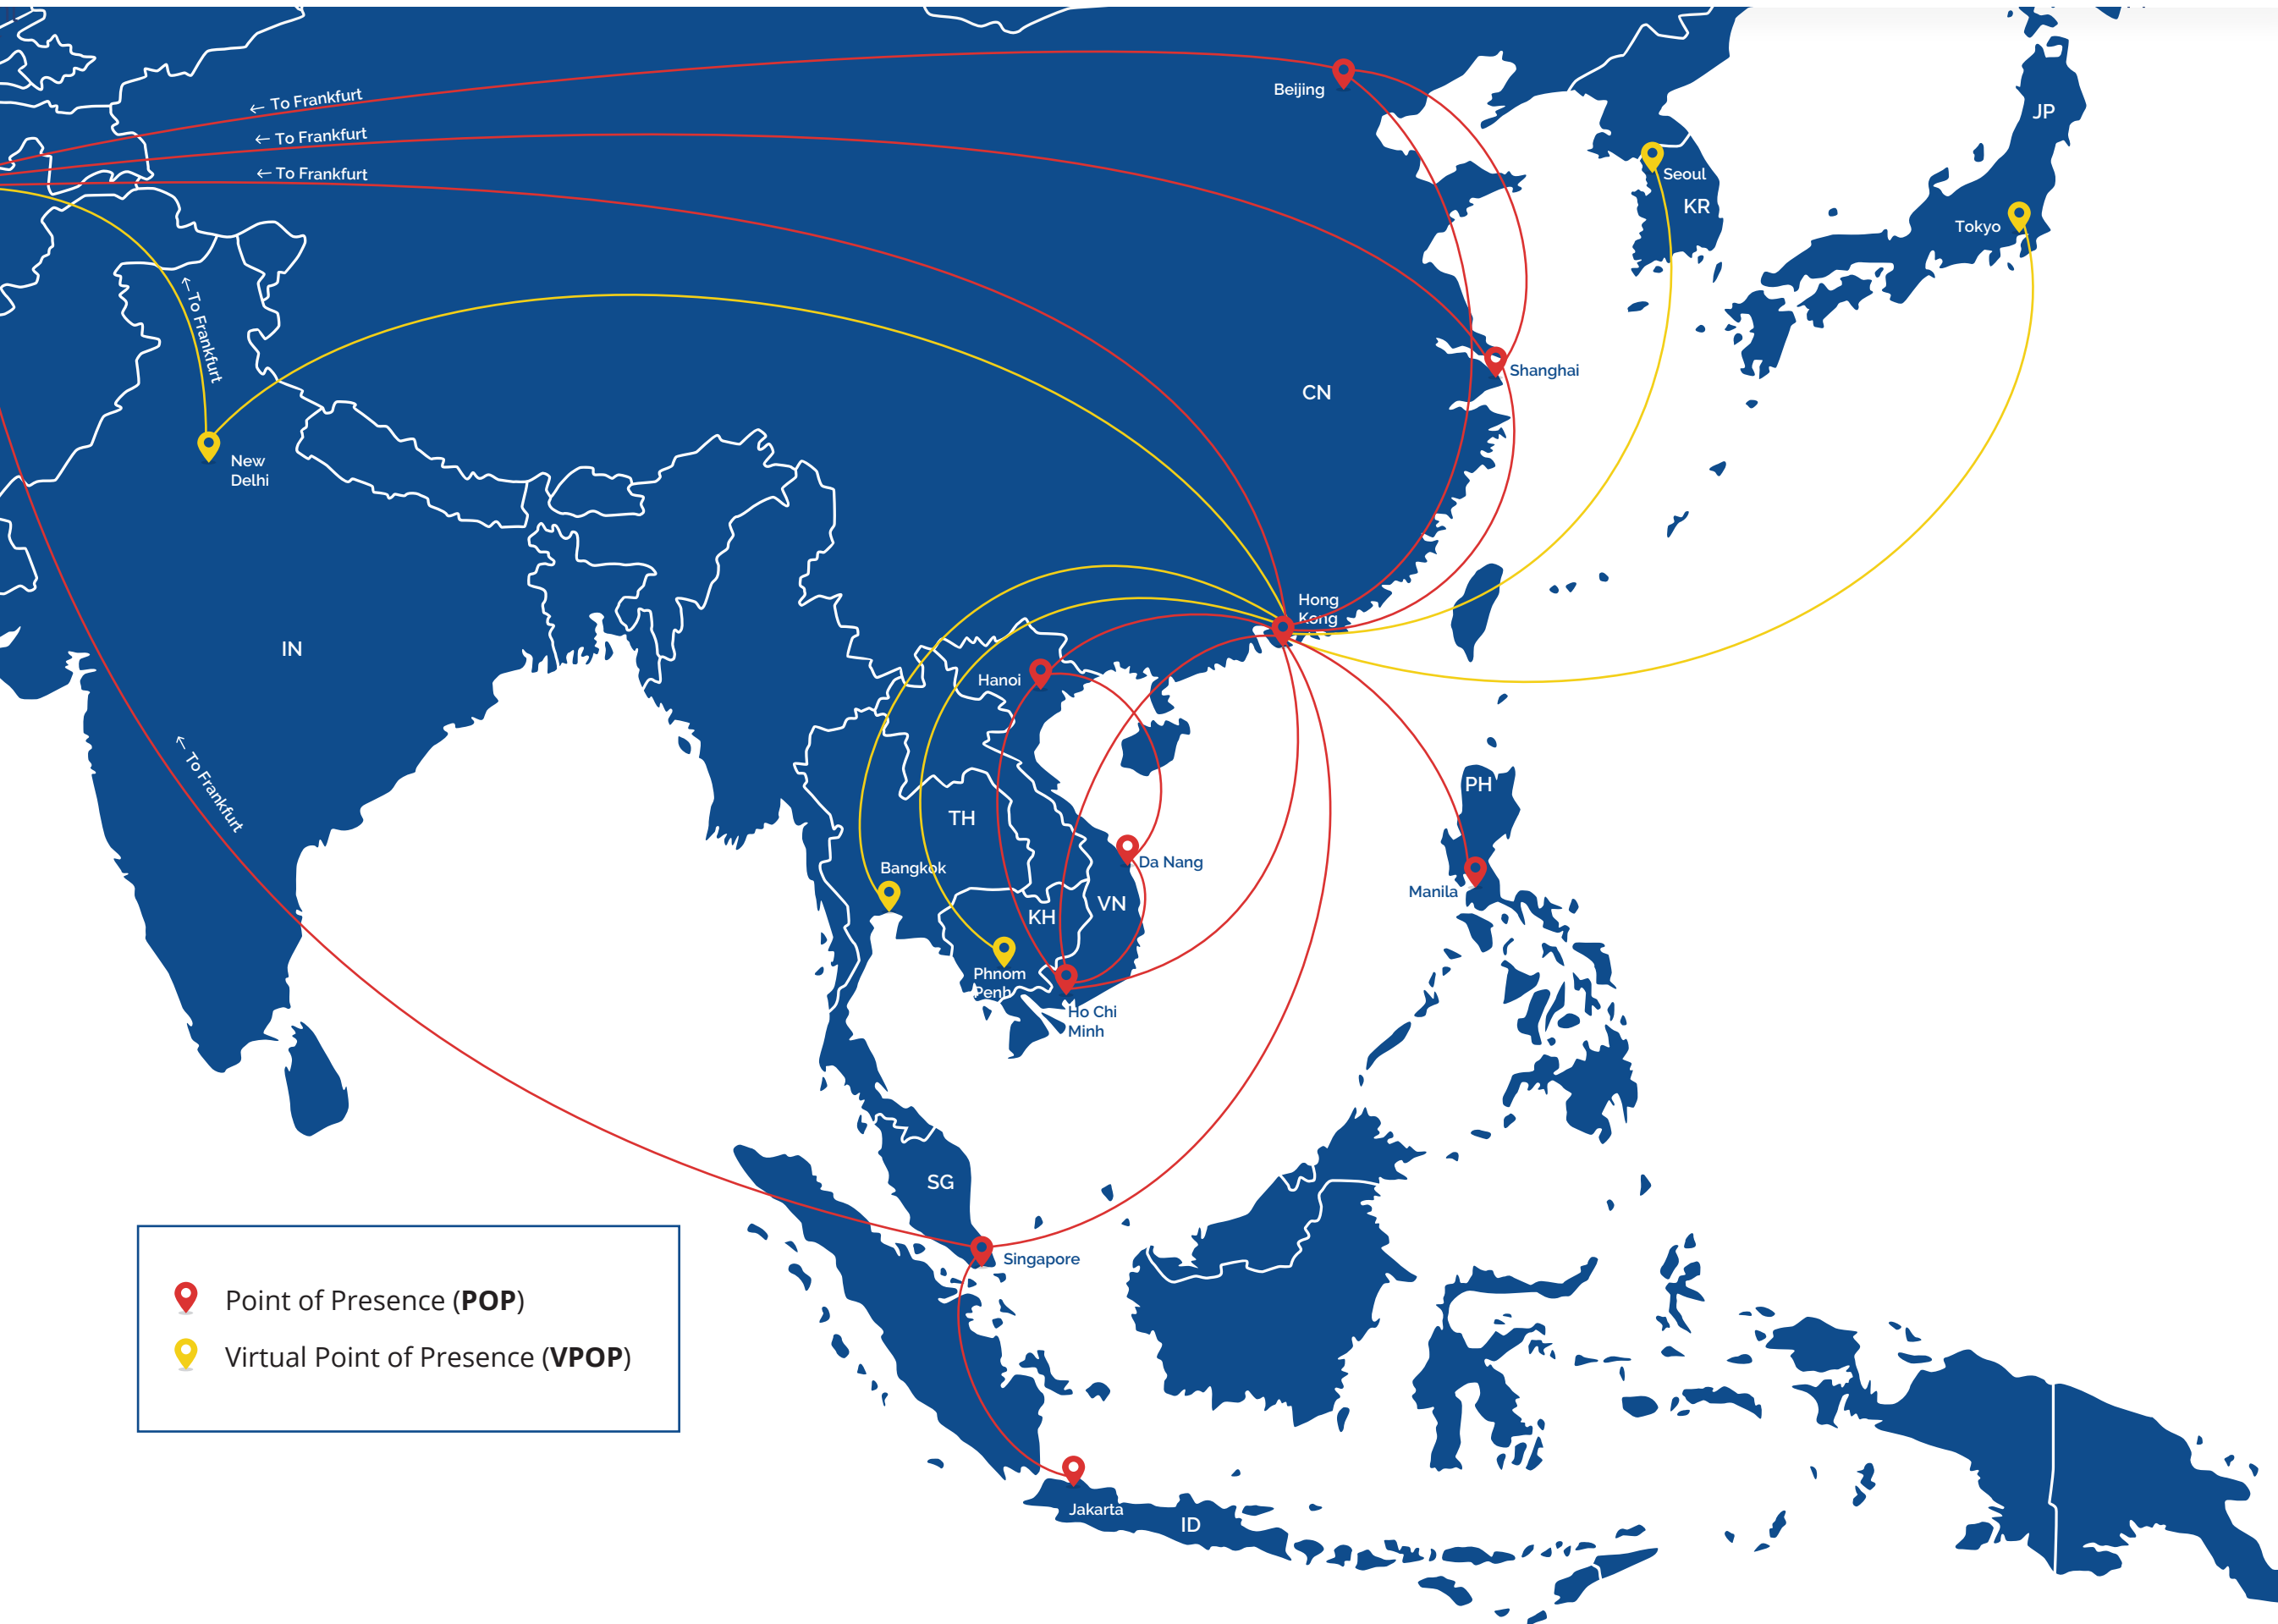

- 📍 Point of Presence (POP)
- 📍 Virtual Point of Presence (VPOP)
- 📍 Metro Network
- National Access Network

SoftNET's global network covers many locations in Europe with our direct connections and is extendable to a much wider area when cooperating with our trusted partners.

While most of the internet lines cross Pacific, North America and Atlantic Ocean before hitting Europe, SoftNET had chosen westbound terrestrial optic lines via Russia which enable lower latency and make MPLS-VPN service in China a reliable and affordable networking option.