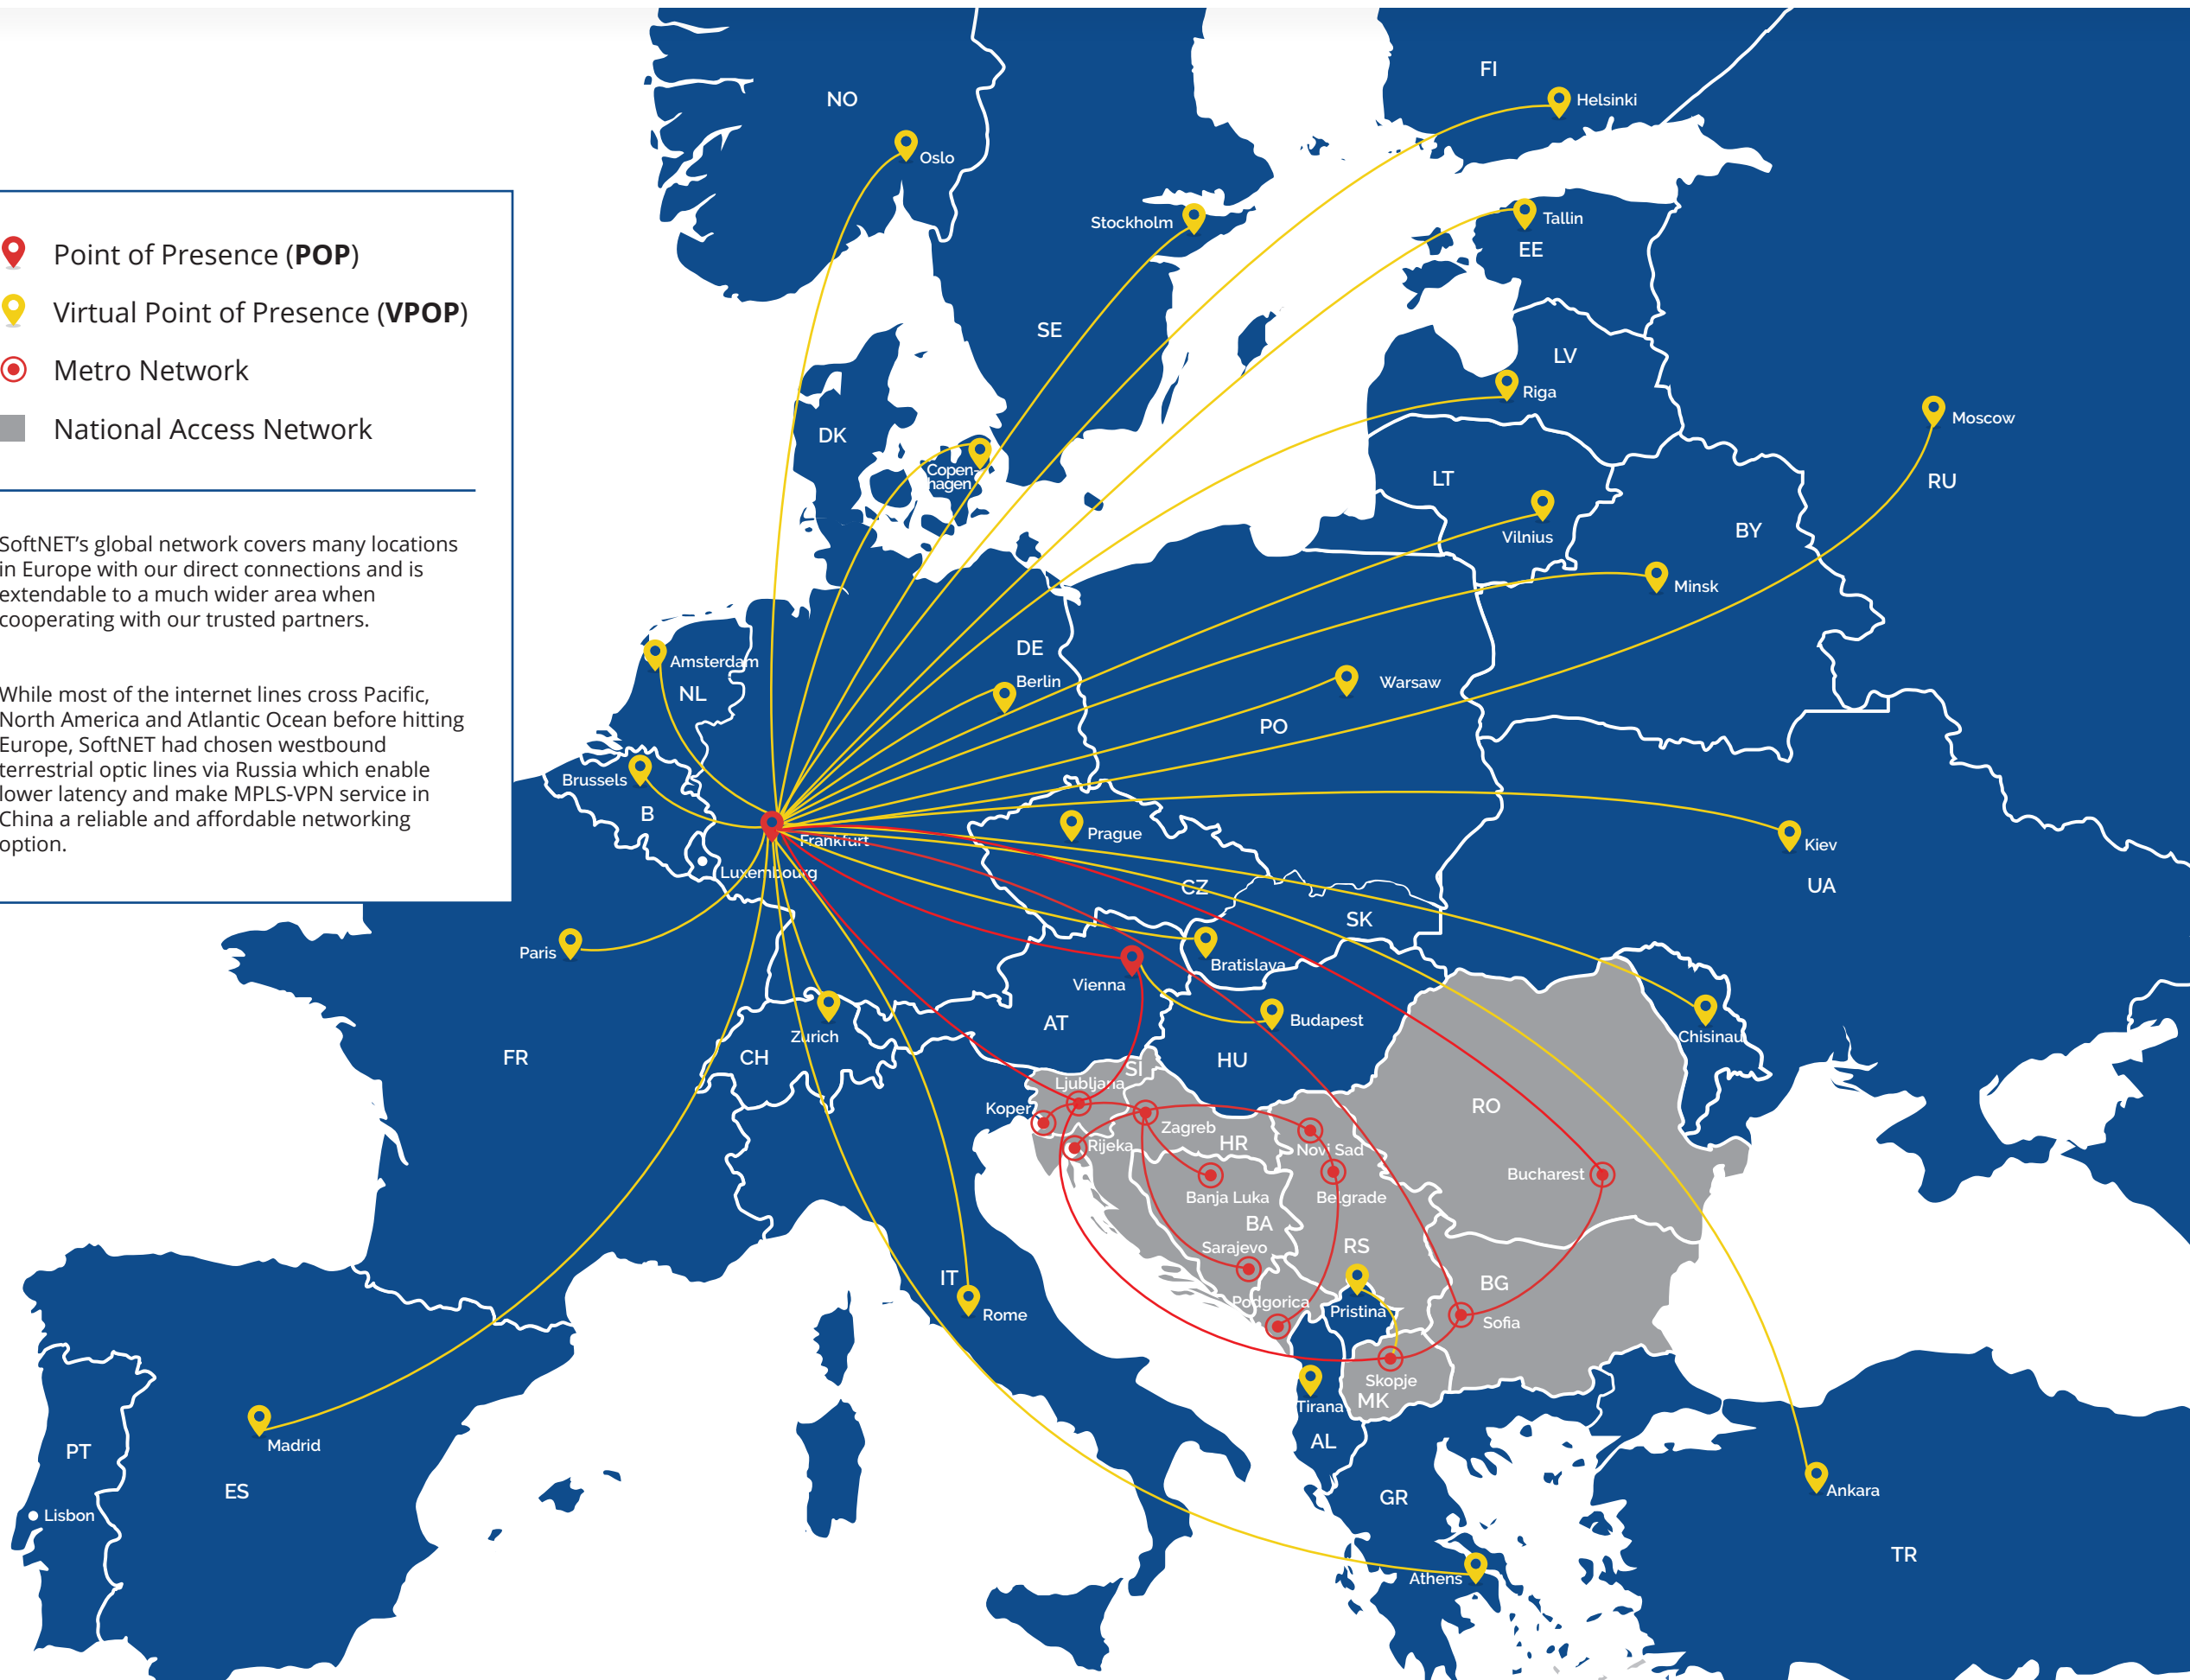

- 📍 Point of Presence (POP)
- 📍 Virtual Point of Presence (VPOP)
- 📍 Metro Network
- National Access Network

SoftNET's global network covers many locations in Europe with our direct connections and is extendable to a much wider area when cooperating with our trusted partners.

While most of the internet lines cross Pacific, North America and Atlantic Ocean before hitting Europe, SoftNET had chosen westbound terrestrial optic lines via Russia which enable lower latency and make MPLS-VPN service in China a reliable and affordable networking option.